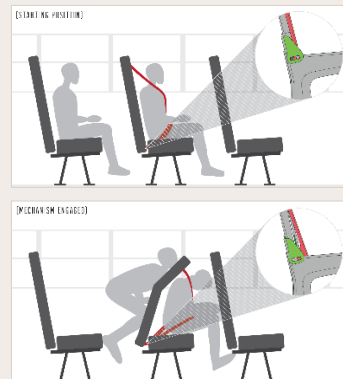

IMMI reminds you to always buckle up.

Smarter. Safer. SmartFrame Plus.™

How it Works:

Other school bus seat backs today are design to absorb the energy of passengers behind – they are not designed to absorb the energy of passengers behind AND belted passengers ahead.

SmartFrame Plus works by increasing the seat back's ability to absorb energy when passengers are belted in the seat ahead and unbelted passengers strike the seat at the same time.

What is happening on the inside:

- The passenger loads the seat belt.
- A frame section (shown in red) is repositioned to increase the seat back stiffness.
- The frame section will remain permanently deformed after the crash leaving visual indication that the seat needs to be replaced.